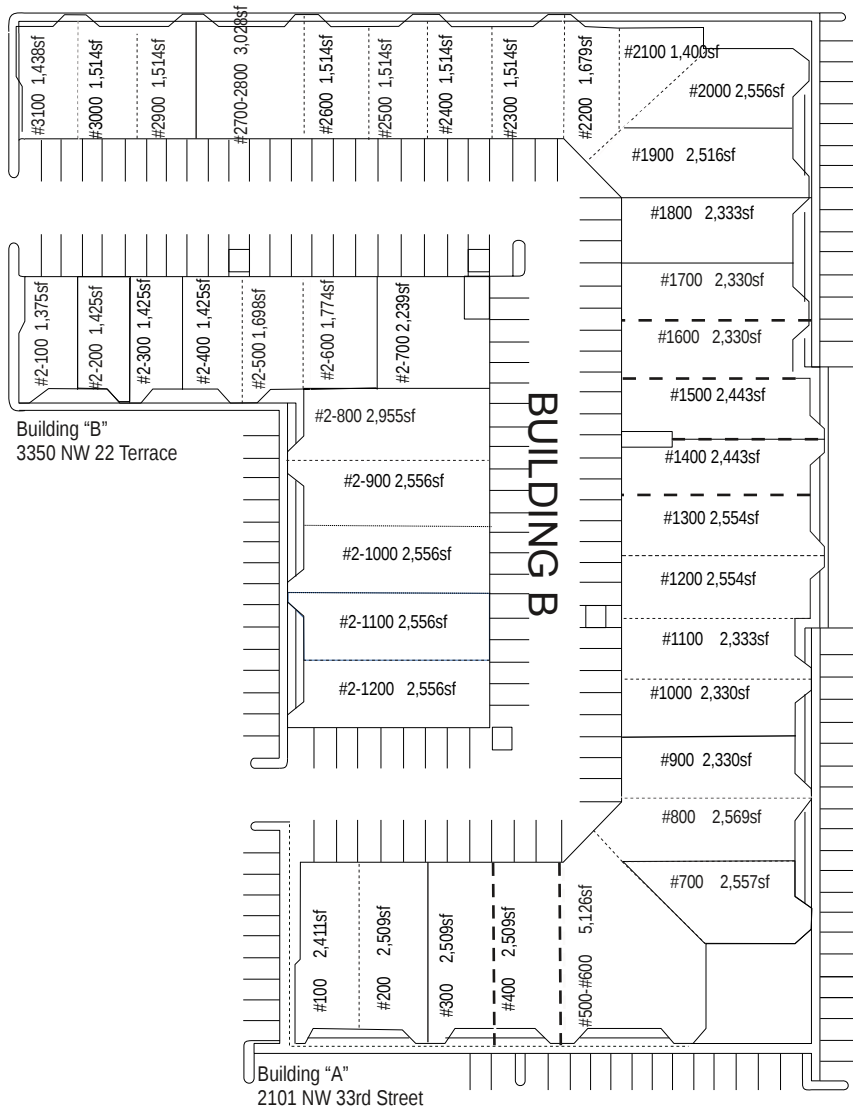

Building "F"
3301 NW 22 Terrace

BUILDING A

BUILDING B

Building "O"
3250 NW 23rd Ave

Building "E"
3260 NW 23rd Ave

Building "P"
3200 NW 23rd Ave

Building "S"
2200 NW 32nd Street