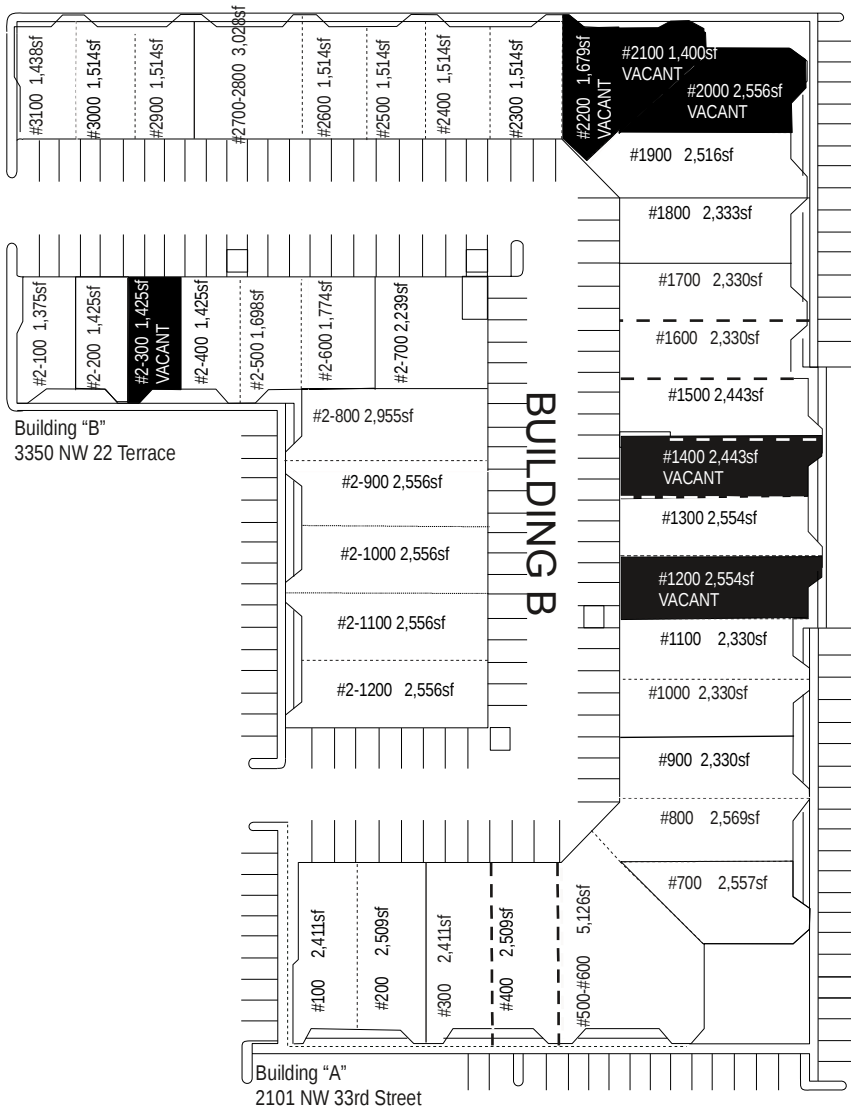

Building "F"
3301 NW 22 Terrace

Building "P"
3200 NW 23rd Ave

Building "O"
3250 NW 23rd Ave

Restoration Building "E"
3260 NW 23rd Ave

Building "S"
2200 NW 32nd Street

Building "B"
3350 NW 22 Terrace

Building "A"
2101 NW 33rd Street

BUILDING B

BUILDING A