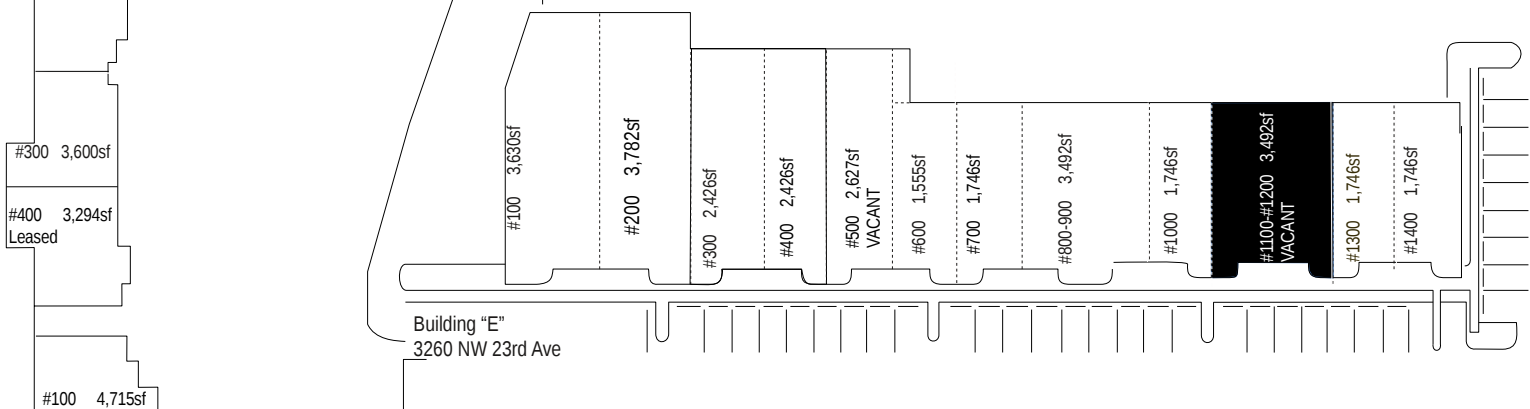

Building "F"
3301 NW 22 Terrace

BUILDING A

BUILDING B

Building "O"
3250 NW 23rd Ave

Building "E"
3260 NW 23rd Ave

Building "P"
3200 NW 23rd Ave

Building "S"
2200 NW 32nd Street